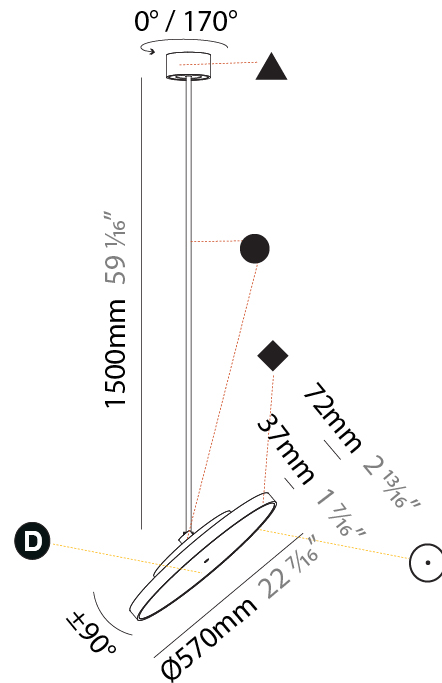

GENERAL

Series: Sign Diva Flex
Subseries: Sign Diva Flex
Partner: Prolicht
Division: Architectural
Installation: Suspension
Product Type: Pendant
Mounting Location: Ceiling
Light Distribution: Adjustable

PHYSICAL

Shape: Round
Diameter (mm): 570
Diameter (in): 22 7/16
Height (mm): 1620
Height (in): 63 3/4
Weight (kg): 7.077
Weight (lbs): 15.42
Diffuser: PMMA - Opal / Micro-Prism / Sparkling Secret / Vintage Industrial
Fixture Finish: SSR / BKV / CWI / CRY / HAB / UFT / ITA / RUA / FTG / MYG / LOD / PUS / FRO / FUP / KIA / POP / BLS / SPG / MEY / GOH / CHC / COM / ABZ / JAG / OBR / MOS / ROR
Fixture Material: PMMA / Extruded Aluminum / Steel

ELECTRICAL

Lamp Type: LED (Zhaga Standard)
Input Wattage (W): 58.3
Total Output Wattage (W): 53
Dimming: Tri-Mode (Non-Dimming and Phase Dimming (120Vac only) and 0-10V Dimming)
Driver Included: Yes
Driver Location: Integrated
Driver Type: Constant Current - Universal
Driver Class: Class 2
Input Voltage (V): 120 - 277
Constant Current (MA): 350

LED

Color Temperature (°K): 2700 / 3000 / 3500 / 4000
Max. Delivered Lumen (lm): 4439 / 4759 / 4801 / 4899
Nominal Lumen (lm): 6199 / 6646 / 6705 / 6842
CRI: >90 CRI
Lamp Life (hrs): 50000

OPTICAL

Adjustability: Rotational 170°; Tilt 90°

RATINGS AND CERTIFICATIONS

Certified By: Certified for North American Standards
IP rating: IP20