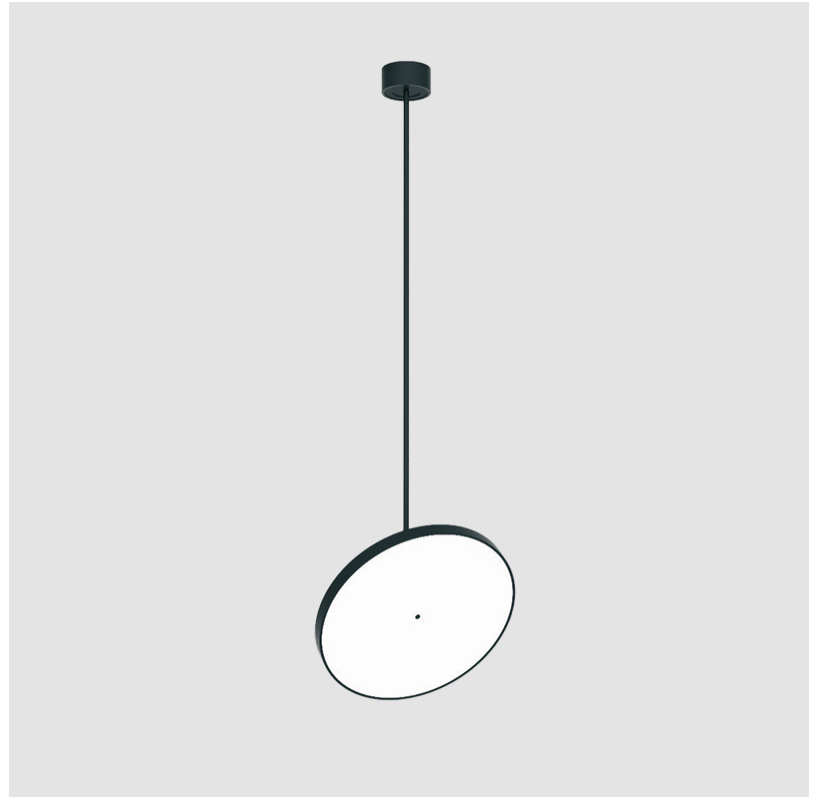

GENERAL

Series: Sign Diva Flex
Subseries: Sign Diva Flex
Partner: Prolicht
Division: Architectural
Installation: Suspension
Product Type: Pendant
Mounting Location: Ceiling
Light Distribution: Adjustable

PHYSICAL

Shape: Round
Diameter (mm): 570
Diameter (in): 22 7/16
Height (mm): 1620
Height (in): 63 3/4
Weight (kg): 7.077
Weight (lbs): 15.42
Diffuser: PMMA - Opal / Micro-Prism / Sparkling Secret / Vintage Industrial
Fixture Finish: SSR / BKV / CWI / CRY / HAB / UFT / ITA / RUA / FTG / MYG / LOD / PUS / FRO / FUP / KIA / POP / BLS / SPG / MEY / GOH / CHC / COM / ABZ / JAG / OBR / MOS / ROR
Fixture Material: PMMA / Extruded Aluminum / Steel

ELECTRICAL

Lamp Type: LED (Zhaga Standard)
Input Wattage (W): 58.3
Total Output Wattage (W): 53
Dimming: Tri-Mode (Non-Dimming and Phase Dimming (120Vac only) and 0-10V Dimming)
Driver Included: Yes
Driver Location: Integrated
Driver Type: Constant Current - Universal
Driver Class: Class 2
Input Voltage (V): 120 - 277
Constant Current (MA): 350

LED

Color Temperature (°K): 2700 / 3000 / 3500 / 4000
Max. Delivered Lumen (lm): 4439 / 4759 / 4801 / 4899
Nominal Lumen (lm): 6199 / 6646 / 6705 / 6842
CRI: >90 CRI
Lamp Life (hrs): 50000

OPTICAL

Adjustability: Rotational 170°; Tilt 90°

RATINGS AND CERTIFICATIONS

Certified By: Certified for North American Standards
IP rating: IP20