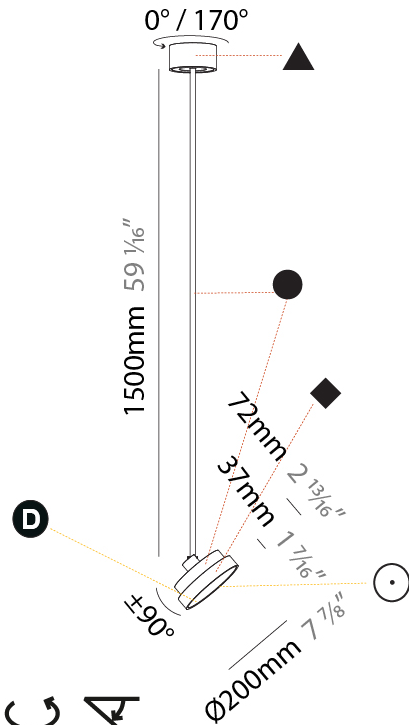

GENERAL

Series: Sign Diva Flex
Subseries: Sign Diva Flex
Partner: Prolicht
Division: Architectural
Installation: Suspension
Product Type: Pendant
Mounting Location: Ceiling
Light Distribution: Adjustable

PHYSICAL

Shape: Round
Diameter (mm): 200
Diameter (in): 7 7/8
Height (mm): 1620
Height (in): 63 3/4
Weight (kg): 2.007
Weight (lbs): 4.42
Diffuser: PMMA - Opal / Micro-Prism / Sparkling Secret / Vintage Industrial
Fixture Finish: SSR / BKV / CWI / CRY / HAB / UFT / ITA / RUA / FTG / MYG / LOD / PUS / FRO / FUP / KIA / POP / BLS / SPG / MEY / GOH / CHC / COM / ABZ / JAG / OBR / MOS / ROR
Fixture Material: PMMA / Extruded Aluminum / Steel

ELECTRICAL

Lamp Type: LED (Zhaga Standard)
Input Wattage (W): 12.1
Total Output Wattage (W): 11
Dimming: Tri-Mode (Non-Dimming and Phase Dimming (120Vac only) and 0-10V Dimming)
Driver Included: Yes
Driver Location: Integrated
Driver Type: Constant Current - Universal
Driver Class: Class 2
Input Voltage (V): 120 - 277
Constant Current (MA): 350

LED

Color Temperature (°K): 2700 / 3000 / 3500 / 4000
Max. Delivered Lumen (lm): 836 / 895 / 902 / 921
Nominal Lumen (lm): 1280 / 1370 / 1382 / 1410
CRI: >90 CRI
Lamp Life (hrs): 50000

OPTICAL

Adjustability: Rotational 170°; Tilt 90°

RATINGS AND CERTIFICATIONS

Certified By: Certified for North American Standards
IP rating: IP20