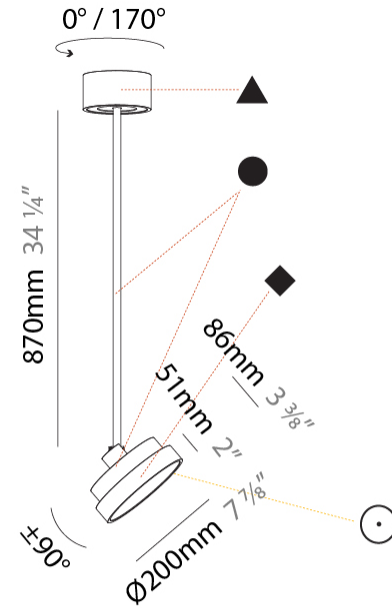

GENERAL

Series: Sign Diva Flex
Subseries: Sign Diva Flex
Partner: Prolicht
Division: Architectural
Installation: Suspension
Product Type: Pendant
Mounting Location: Ceiling
Light Distribution: Adjustable

PHYSICAL

Shape: Round
Diameter (mm): 200
Diameter (in): 7 7/8
Height (mm): 870
Depth (mm): 86
Height (in): 34 1/4
Depth (in): 3 3/8
Weight (kg): 2.007
Weight (lbs): 4.42
Diffuser: PMMA - Opal / Micro-Prism / Sparkling Secret / Vintage Industrial
Fixture Finish: SSR / BKV / CWI / CRY / HAB / UFT / ITA / RUA / FTG / MYG / LOD / PUS / FRO / FUP / KIA / POP / BLS / SPG / MEY / GOH / CHC / COM / ABZ / JAG / OBR / MOS / ROR
Fixture Material: PMMA / Extruded Aluminum / Steel

ELECTRICAL

Lamp Type: LED (Zhaga Standard)
Input Wattage (W): 12.1
Total Output Wattage (W): 11
Dimming: Tri-Mode (Non-Dimming and Phase Dimming (120Vac only) and 0-10V Dimming)
Driver Included: Yes
Driver Location: Integrated
Driver Type: Constant Current - Universal
Driver Class: Class 2
Input Voltage (V): 120 - 277
Constant Current (MA): 350

LED

Color Temperature (*K): 2700 / 3000 / 3500 / 4000
Max. Delivered Lumen (lm): 836 / 895 / 902 / 921
Nominal Lumen (lm): 1280 / 1370 / 1382 / 1410
CRI: >90 CRI
Lamp Life (hrs): 50000

OPTICAL

Adjustability: Rotational 170°; Tilt 90°

RATINGS AND CERTIFICATIONS

Certified By: Certified for North American Standards
IP rating: IP20