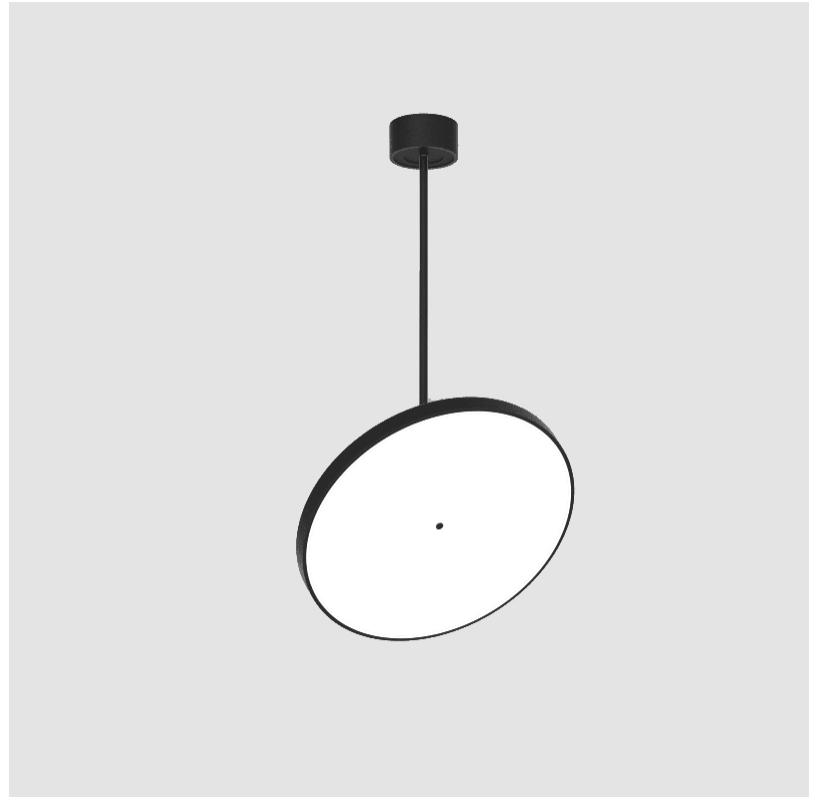

GENERAL

Series: Sign Diva Flex
Subseries: Sign Diva Flex
Partner: Prolicht
Division: Architectural
Installation: Suspension
Product Type: Pendant
Mounting Location: Ceiling
Light Distribution: Adjustable

PHYSICAL

Shape: Round
Diameter (mm): 570
Diameter (in): 22 7/16
Height (mm): 870
Height (in): 34 1/4
Weight (kg): 2.007
Weight (lbs): 4.42
Diffuser: PMMA - Opal / Micro-Prism / Sparkling Secret / Vintage Industrial
Fixture Finish: SSR / BKV / CWI / CRY / HAB / UFT / ITA / RUA / FTG / MYG / LOD / PUS / FRO / FUP / KIA / POP / BLS / SPG / MEY / GOH / CHC / COM / ABZ / JAG / OBR / MOS / ROR
Fixture Material: PMMA / Extruded Aluminum / Steel

ELECTRICAL

Lamp Type: LED (Zhaga Standard)
Input Wattage (W): 58.3
Total Output Wattage (W): 46.9
Dimming: Tri-Mode (Non-Dimming and Phase Dimming (120Vac only) and 0-10V Dimming)
Driver Included: Yes
Driver Location: Integrated
Driver Type: Constant Current - Universal
Driver Class: Class 2
Input Voltage (V): 120 - 277
Constant Current (MA): 350

LED

Color Temperature (°K): 2700 / 3000 / 3500 / 4000
Max. Delivered Lumen (lm): 4439 / 4759 / 4801 / 4899
Nominal Lumen (lm): 6199 / 6646 / 6705 / 6842
CRI: >90 CRI
Lamp Life (hrs): 50000

OPTICAL

Adjustability: Rotational 170°; Tilt 90°

RATINGS AND CERTIFICATIONS

Certified By: Certified for North American Standards
IP rating: IP20