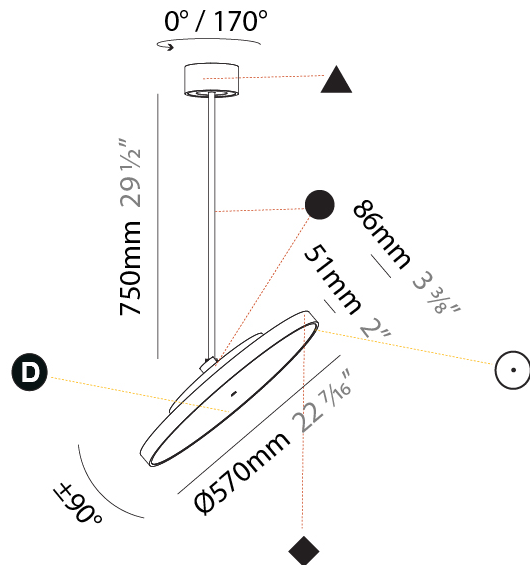

GENERAL

Series: Sign Diva Flex
Subseries: Sign Diva Flex
Partner: Prolicht
Division: Architectural
Installation: Suspension
Product Type: Pendant
Mounting Location: Ceiling
Light Distribution: Adjustable

PHYSICAL

Shape: Round
Diameter (mm): 570
Diameter (in): 22 7/16
Height (mm): 870
Height (in): 34 1/4
Weight (kg): 2.007
Weight (lbs): 4.42
Diffuser: PMMA - Opal / Micro-Prism / Sparkling Secret / Vintage Industrial
Fixture Finish: SSR / BKV / CWI / CRY / HAB / UFT / ITA / RUA / FTG / MYG / LOD / PUS / FRO / FUP / KIA / POP / BLS / SPG / MEY / GOH / CHC / COM / ABZ / JAG / OBR / MOS / ROR
Fixture Material: PMMA / Extruded Aluminum / Steel

ELECTRICAL

Lamp Type: LED (Zhaga Standard)
Input Wattage (W): 58.3
Total Output Wattage (W): 46.9
Dimming: Tri-Mode (Non-Dimming and Phase Dimming (120Vac only) and 0-10V Dimming)
Driver Included: Yes
Driver Location: Integrated
Driver Type: Constant Current - Universal
Driver Class: Class 2
Input Voltage (V): 120 - 277
Constant Current (MA): 350

LED

Color Temperature (°K): 2700 / 3000 / 3500 / 4000
Max. Delivered Lumen (lm): 4439 / 4759 / 4801 / 4899
Nominal Lumen (lm): 6199 / 6646 / 6705 / 6842
CRI: >90 CRI
Lamp Life (hrs): 50000

OPTICAL

Adjustability: Rotational 170°; Tilt 90°

RATINGS AND CERTIFICATIONS

Certified By: Certified for North American Standards
IP rating: IP20