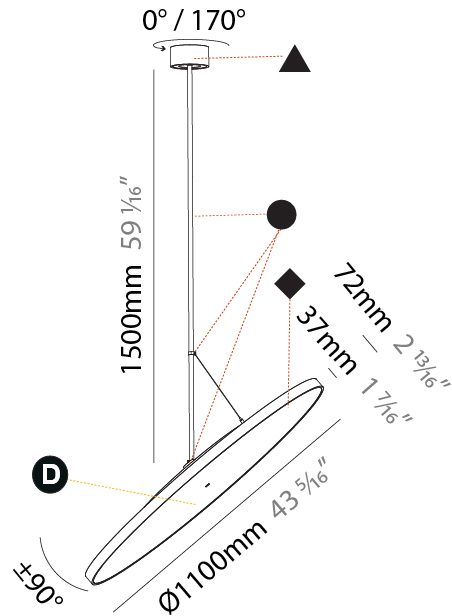

GENERAL

Series: Sign Diva Flex
Subseries: Sign Diva Flex
Partner: Prolicht
Division: Architectural
Installation: Suspension
Product Type: Pendant
Mounting Location: Ceiling
Light Distribution: Adjustable

PHYSICAL

Shape: Round
Diameter (mm): 1100
Diameter (in): 43 ⁵/₁₆"
Height (mm): 1620
Height (in): 63 ³/₄"
Weight (kg): 15.3
Weight (lbs): 33.66
Diffuser: PMMA - Opal / Micro-Prism / Sparkling Secret / Vintage Industrial
Fixture Finish: SSR / BKV / CWI / CRY / HAB / UFT / ITA / RUA / FTG / MYG / LOD / PUS / FRO / FUP / KIA / POP / BLS / SPG / MEY / GOH / CHC / COM / ABZ / JAG / OBR / MOS / ROR
Fixture Material: PMMA / Extruded Aluminum / Steel

ELECTRICAL

Lamp Type: LED (Zhaga Standard)
Input Wattage (W): 169.4
Total Output Wattage (W): 135
Dimming: Tri-Mode (Non-Dimming and Phase Dimming (120Vac only) and 0-10V Dimming)
Driver Included: Yes
Driver Location: Integrated
Driver Type: Constant Current - Universal
Driver Class: Class 2
Input Voltage (V): 120 - 277
Constant Current (MA): 600

LED

Color Temperature (°K): 2700 / 3000 / 3500 / 4000
Max. Delivered Lumen (lm): 16002 / 17172 / 19937 / 20344
Nominal Lumen (lm): 18992 / 20305 / 23575 / 24056
CRI: >90 CRI
Lamp Life (hrs): 50000

OPTICAL

Adjustability: Rotational 170°; Tilt 90°

RATINGS AND CERTIFICATIONS

Certified By: Certified for North American Standards
IP rating: IP20