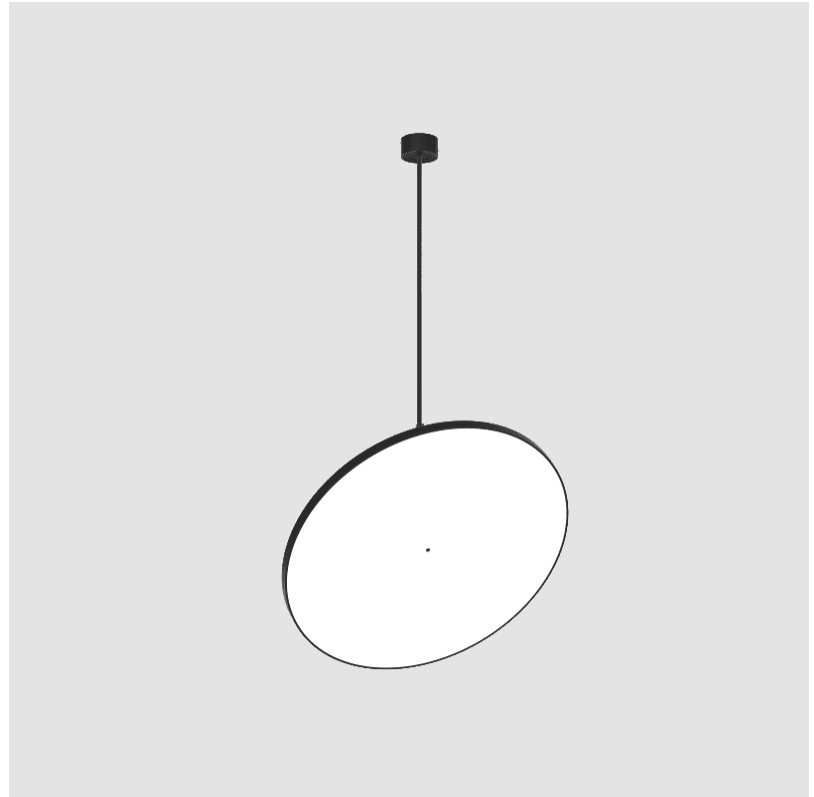

GENERAL

Series: Sign Diva Flex
Subseries: Sign Diva Flex
Partner: Prolicht
Division: Architectural
Installation: Suspension
Product Type: Pendant
Mounting Location: Ceiling
Light Distribution: Adjustable

PHYSICAL

Shape: Round
Diameter (mm): 1100
Diameter (in): 43 ⁵/₁₆"
Height (mm): 1620
Height (in): 63 ³/₄"
Weight (kg): 15.3
Weight (lbs): 33.66
Diffuser: PMMA - Opal / Micro-Prism / Sparkling Secret / Vintage Industrial
Fixture Finish: SSR / BKV / CWI / CRY / HAB / UFT / ITA / RUA / FTG / MYG / LOD / PUS / FRO / FUP / KIA / POP / BLS / SPG / MEY / GOH / CHC / COM / ABZ / JAG / OBR / MOS / ROR
Fixture Material: PMMA / Extruded Aluminum / Steel

ELECTRICAL

Lamp Type: LED (Zhaga Standard)
Input Wattage (W): 169.4
Total Output Wattage (W): 135
Dimming: Tri-Mode (Non-Dimming and Phase Dimming (120Vac only) and 0-10V Dimming)
Driver Included: Yes
Driver Location: Integrated
Driver Type: Constant Current - Universal
Driver Class: Class 2
Input Voltage (V): 120 - 277
Constant Current (MA): 600

LED

Color Temperature (°K): 2700 / 3000 / 3500 / 4000
Max. Delivered Lumen (lm): 16002 / 17172 / 19937 / 20344
Nominal Lumen (lm): 18992 / 20305 / 23575 / 24056
CRI: >90 CRI
Lamp Life (hrs): 50000

OPTICAL

Adjustability: Rotational 170°; Tilt 90°

RATINGS AND CERTIFICATIONS

Certified By: Certified for North American Standards
IP rating: IP20