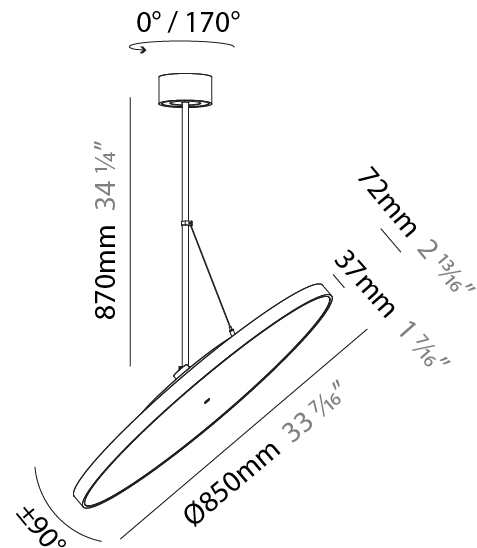

GENERAL

Series: Sign Diva Flex
Subseries: Sign Diva Flex
Partner: Prolicht
Division: Architectural
Installation: Suspension
Product Type: Pendant
Mounting Location: Ceiling
Light Distribution: Adjustable

PHYSICAL

Diameter (mm): 850
Diameter (in): 33 7/16
Height (mm): 870
Height (in): 34 1/4
Weight (kg): 9
Weight (lbs): 19.8
Diffuser: PMMA - Opal / Micro-Prism / Sparkling Secret / Vintage Industrial
Fixture Finish: SSR / BKV / CWI / CRY / HAB / UFT / ITA / RUA / FTG / MYG / LOD / PUS / FRO / FUP / KIA / POP / BLS / SPG / MEY / GOH / CHC / COM / ABZ / JAG / OBR / MOS / ROR
Fixture Material: PMMA / Extruded Aluminum / Steel

ELECTRICAL

Lamp Type: LED (Zhaga Standard)
Input Wattage (W): 96.8
Total Output Wattage (W): 76.8
Dimming: Tri-Mode (Non-Dimming and Phase Dimming (120Vac only) and 0-10V Dimming)
Driver Included: Yes
Driver Location: Integrated
Driver Type: Constant Current - Universal
Driver Class: Class 2
Input Voltage (V): 120 - 277
Constant Current (MA): 600

LED

Color Temperature (°K): 2700 / 3000 / 3500 / 4000
Max. Delivered Lumen (lm): 9094 / 9806 / 11385 / 11617
Nominal Lumen (lm): 10753 / 11596 / 13461 / 13736
CRI: >90 CRI
Lamp Life (hrs): 50000

OPTICAL

RATINGS AND CERTIFICATIONS

Certified By: Certified for North American Standards
IP rating: IP20