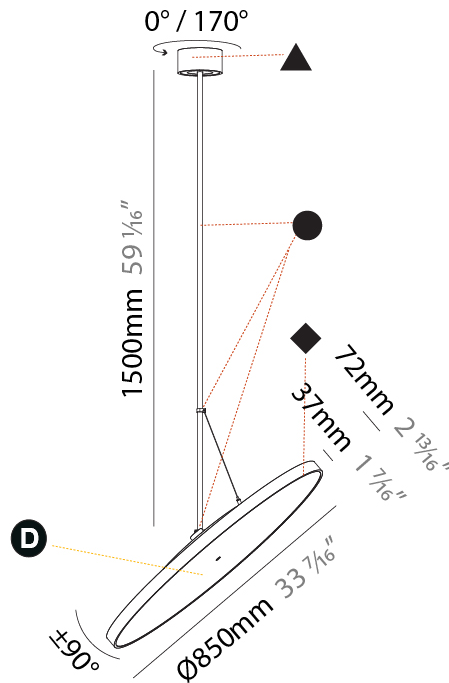

GENERAL

Series: Sign Diva Flex
Subseries: Sign Diva Flex
Partner: Prolicht
Division: Architectural
Installation: Suspension
Product Type: Pendant
Mounting Location: Ceiling
Light Distribution: Adjustable

PHYSICAL

Shape: Round
Diameter (mm): 850
Diameter (in): 33 7/16"
Height (mm): 1620
Height (in): 63 3/4"
Weight (kg): 2.007
Weight (lbs): 4.42
Diffuser: PMMA - Opal / Micro-Prism / Sparkling Secret / Vintage Industrial
Fixture Finish: SSR / BKV / CWI / CRY / HAB / UFT / ITA / RUA / FTG / MYG / LOD / PUS / FRO / FUP / KIA / POP / BLS / SPG / MEY / GOH / CHC / COM / ABZ / JAG / OBR / MOS / ROR
Fixture Material: PMMA / Extruded Aluminum / Steel

ELECTRICAL

Lamp Type: LED (Zhaga Standard)
Input Wattage (W): 96.8
Total Output Wattage (W): 76.8
Dimming: Tri-Mode (Non-Dimming and Phase Dimming (120Vac only) and 0-10V Dimming)
Driver Included: Yes
Driver Location: Integrated
Driver Type: Constant Current - Universal
Driver Class: Class 2
Input Voltage (V): 120 - 277
Constant Current (MA): 600

LED

Color Temperature (°K): 2700 / 3000 / 3500 / 4000
Max. Delivered Lumen (lm): 9094 / 9806 / 11375 / 11617
Nominal Lumen (lm): 10753 / 11596 / 13461 / 13736
CRI: >90 CRI
Lamp Life (hrs): 50000

OPTICAL

Adjustability: Rotational 170°; Tilt 90°

RATINGS AND CERTIFICATIONS

Certified By: Certified for North American Standards
IP rating: IP20