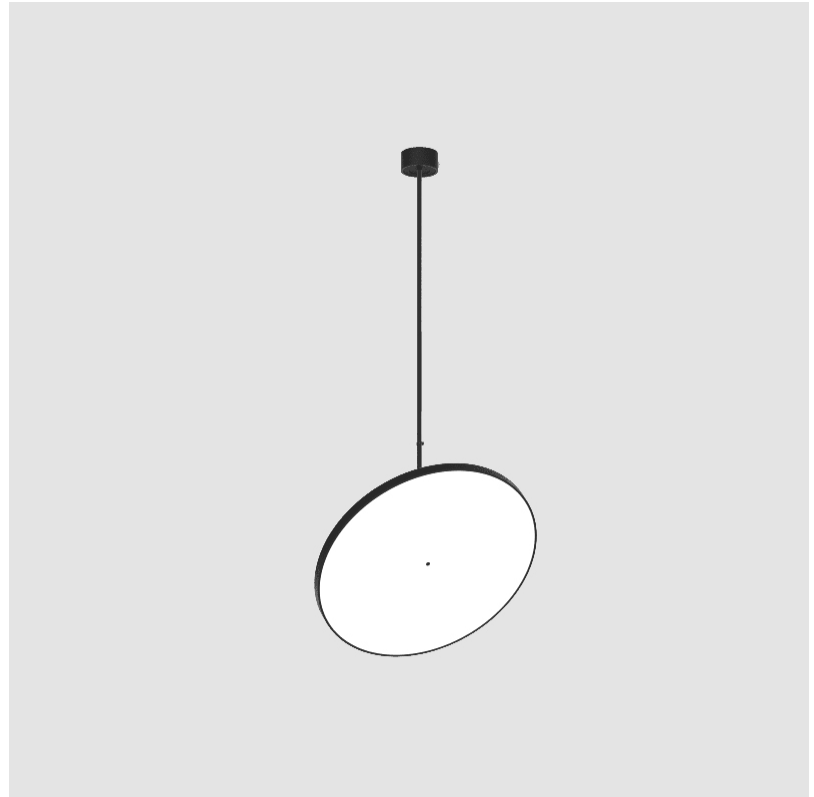

GENERAL

Series: Sign Diva Flex
Subseries: Sign Diva Flex
Partner: Prolicht
Division: Architectural
Installation: Suspension
Product Type: Pendant
Mounting Location: Ceiling
Light Distribution: Adjustable

PHYSICAL

Shape: Round
Diameter (mm): 850
Diameter (in): 33 7/16"
Height (mm): 1620
Height (in): 63 3/4"
Weight (kg): 2.007
Weight (lbs): 4.42
Diffuser: PMMA - Opal / Micro-Prism / Sparkling Secret / Vintage Industrial
Fixture Finish: SSR / BKV / CWI / CRY / HAB / UFT / ITA / RUA / FTG / MYG / LOD / PUS / FRO / FUP / KIA / POP / BLS / SPG / MEY / GOH / CHC / COM / ABZ / JAG / OBR / MOS / ROR
Fixture Material: PMMA / Extruded Aluminum / Steel

ELECTRICAL

Lamp Type: LED (Zhaga Standard)
Input Wattage (W): 96.8
Total Output Wattage (W): 76.8
Dimming: Tri-Mode (Non-Dimming and Phase Dimming (120Vac only) and 0-10V Dimming)
Driver Included: Yes
Driver Location: Integrated
Driver Type: Constant Current - Universal
Driver Class: Class 2
Input Voltage (V): 120 - 277
Constant Current (MA): 600

LED

Color Temperature (°K): 2700 / 3000 / 3500 / 4000
Max. Delivered Lumen (lm): 9094 / 9806 / 11375 / 11617
Nominal Lumen (lm): 10753 / 11596 / 13461 / 13736
CRI: >90 CRI
Lamp Life (hrs): 50000

OPTICAL

Adjustability: Rotational 170°; Tilt 90°

RATINGS AND CERTIFICATIONS

Certified By: Certified for North American Standards
IP rating: IP20