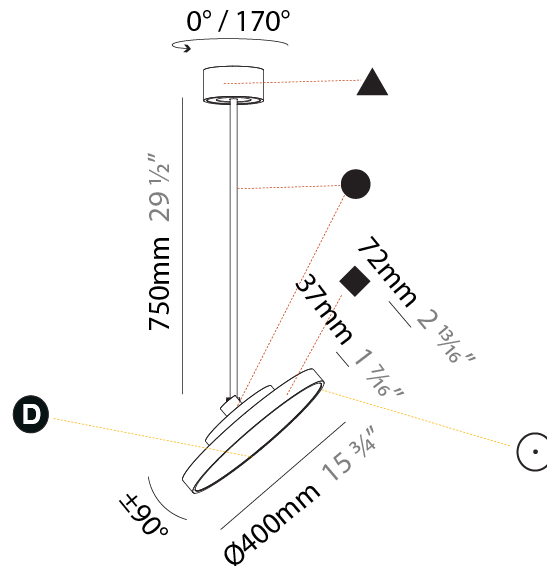

GENERAL

Series: Sign Diva Flex
Subseries: Sign Diva Flex
Brand: Prolicht
Division: Architectural
Mounting Type: Suspension
Mounting Location: Ceiling
Subcategory: Pendant

PHYSICAL

Shape: Round
Diameter (mm): 400
Diameter (in): 15 3/4
Height (mm): 870
Height (in): 34 1/4
Light Distribution: Adjustable / Direct
Weight (kg): 2.007
Weight (lbs): 4.42
Diffuser: PMMA - Opal / Micro-Prism / Sparkling Secret / Vintage Industrial
Fixture Finish: SSR / BKV / CWI / CRY / HAB / UFT / ITA / RUA / FTG / MYG / LOD / PUS / FRO / FUP / KIA / POP / BLS / SPG / MEY / GOH / GUM / CHC / COM / ABZ / JAG / OBR / MOS / ROR
Fixture Material: Extruded Aluminum / Steel

ELECTRICAL

Lamp Type: LED (Zhaga Standard)
Input Wattage (W): 19.8
Total Output Wattage (W): 18
Dimming: Tri-Mode (Non-Dimming and Phase Dimming (120Vac only) and 0-10V Dimming)
Driver Included: Yes
Driver Location: Integrated
Driver Type: Constant Current - Universal
Driver Class: Class 2
Input Voltage (V): 120 - 277
Constant Current (MA): 500

LED

Color Temperature (°K): 2700 / 3000 / 3500 / 4000
Max. Delivered Lumen (lm): 1807 / 1943 / 1951 / 1991
Nominal Lumen (lm): 2250 / 2420 / 2430 / 2480
CRI: >90 CRI
Lamp Life (hrs): 50000

OPTICAL

Adjustability: Rotational 170°, Tilt 90°

RATINGS AND CERTIFICATIONS

Certified By: Certified for North American Standards
IP rating: IP20