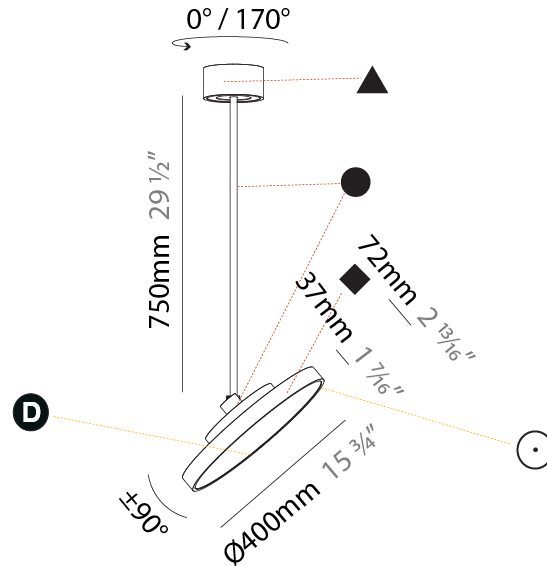

GENERAL

Series: Sign Diva Flex
Subseries: Sign Diva Flex
Partner: Prolicht
Division: Architectural
Installation: Suspension
Product Type: Pendant
Mounting Location: Ceiling
Light Distribution: Adjustable

PHYSICAL

Shape: Round
Diameter (mm): 400
Diameter (in): 15 3/4
Height (mm): 870
Height (in): 34 1/4
Weight (kg): 2.007
Weight (lbs): 4.42
Diffuser: PMMA - Opal / Micro-Prism / Sparkling Secret / Vintage Industrial
Fixture Finish: SSR / BKV / CWI / CRY / HAB / UFT / ITA / RUA / FTG / MYG / LOD / PUS / FRO / FUP / KIA / POP / BLS / SPG / MEY / GOH / CHC / COM / ABZ / JAG / OBR / MOS / ROR
Fixture Material: PMMA / Extruded Aluminum / Steel

ELECTRICAL

Lamp Type: LED (Zhaga Standard)
Input Wattage (W): 19.8
Total Output Wattage (W): 18
Dimming: Tri-Mode (Non-Dimming and Phase Dimming (120Vac only) and 0-10V Dimming)
Driver Included: Yes
Driver Location: Integrated
Driver Type: Constant Current - Universal
Driver Class: Class 2
Input Voltage (V): 120 - 277
Constant Current (MA): 500

LED

Color Temperature (°K): 2700 / 3000 / 3500 / 4000
Max. Delivered Lumen (lm): 1807 / 1943 / 1951 / 1991
Nominal Lumen (lm): 2250 / 2420 / 2430 / 2480
CRI: >90 CRI
Lamp Life (hrs): 50000

OPTICAL

Adjustability: Rotational 170°; Tilt 90°

RATINGS AND CERTIFICATIONS

Certified By: Certified for North American Standards
IP rating: IP20