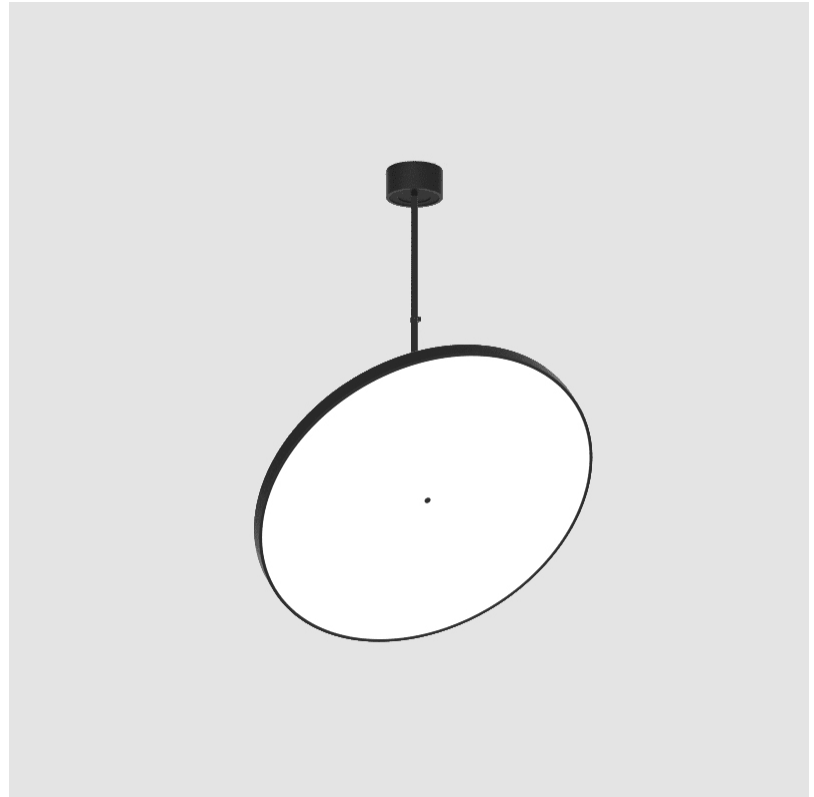

GENERAL

Series: Sign Diva Flex
Subseries: Sign Diva Flex
Partner: Prolicht
Division: Architectural
Installation: Suspension
Product Type: Pendant
Mounting Location: Ceiling
Light Distribution: Adjustable

PHYSICAL

Diameter (mm): 850
Diameter (in): 33 7/16
Height (mm): 870
Height (in): 34 1/4
Weight (kg): 9
Weight (lbs): 19.8
Diffuser: PMMA - Opal / Micro-Prism / Sparkling Secret / Vintage Industrial
Fixture Finish: SSR / BKV / CWI / CRY / HAB / UFT / ITA / RUA / FTG / MYG / LOD / PUS / FRO / FUP / KIA / POP / BLS / SPG / MEY / GOH / CHC / COM / ABZ / JAG / OBR / MOS / ROR
Fixture Material: PMMA / Extruded Aluminum / Steel

ELECTRICAL

Lamp Type: LED (Zhaga Standard)
Input Wattage (W): 96.8
Total Output Wattage (W): 76.8
Dimming: Tri-Mode (Non-Dimming and Phase Dimming (120Vac only) and 0-10V Dimming)
Driver Included: Yes
Driver Location: Integrated
Driver Type: Constant Current - Universal
Driver Class: Class 2
Input Voltage (V): 120 - 277
Constant Current (MA): 600

LED

Color Temperature (°K): 2700 / 3000 / 3500 / 4000
Max. Delivered Lumen (lm): 9094 / 9806 / 11385 / 11617
Nominal Lumen (lm): 10753 / 11596 / 13461 / 13736
CRI: >90 CRI
Lamp Life (hrs): 50000

OPTICAL

RATINGS AND CERTIFICATIONS

Certified By: Certified for North American Standards
IP rating: IP20